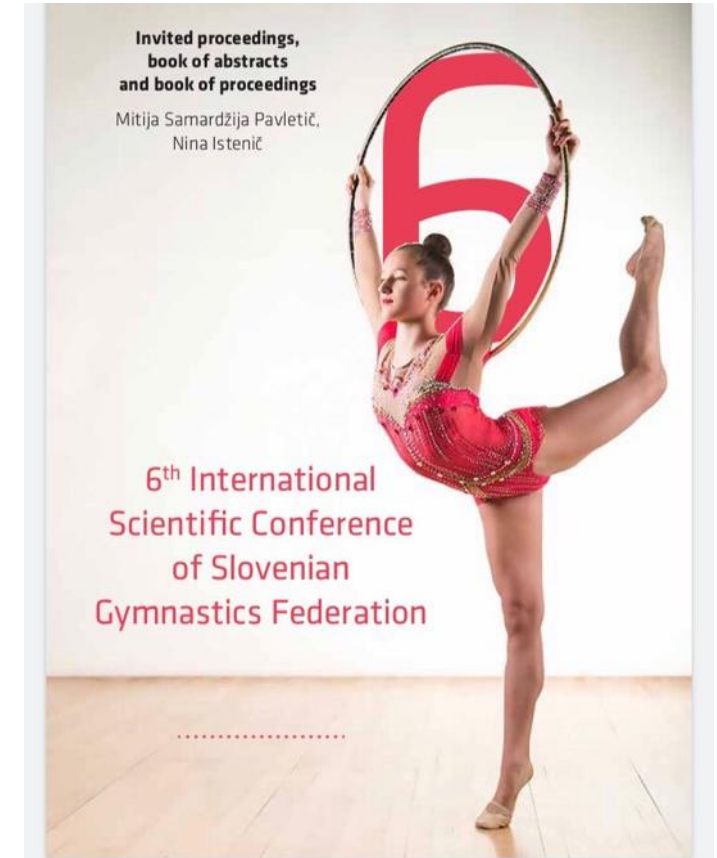

OTHER SUPPORT